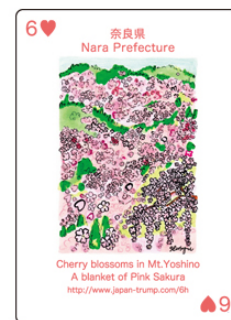

SINGAPORE (January 10, 2012) – Starting from 28 January 2012, Orchard Road will be laced with 54 playing cards which are blown up into movie poster size. Each card features an iconic sight of each prefecture in Japan - from the famous Mount Fuji at Shizuoka to unique locations such as sand dunes at Tottori! These larger-than-life size cards have a pending application for the Guinness world record for “The largest pack of playing cards”. Please visit www.japan-trump.com for more information on the trump cards.