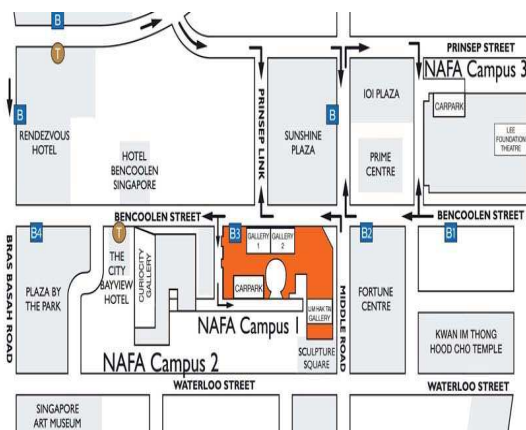

CONTEMPORARY JAPANESE CRAFTS

✦ Ostentation ✦ Quiet Refinement ✦ Crispness ✦ Fine Detail ✦ Deformation ✦ Flowers and Birds

15 March 2011 - 19 April 2011 11am - 7pm Closed on Monday Free admission.

Venue: NAFA Galleries 1 & 2 80 Bencoolen Street, Singapore 189655

Come and experience the quintessential beauty of Japanese craftworks through the exhibition of 64 outstanding artifacts from various craft genres, including ceramics, stoneware, lacquer ware and porcelain, all created by the finest and most dexterous of Japan's contemporary artists.